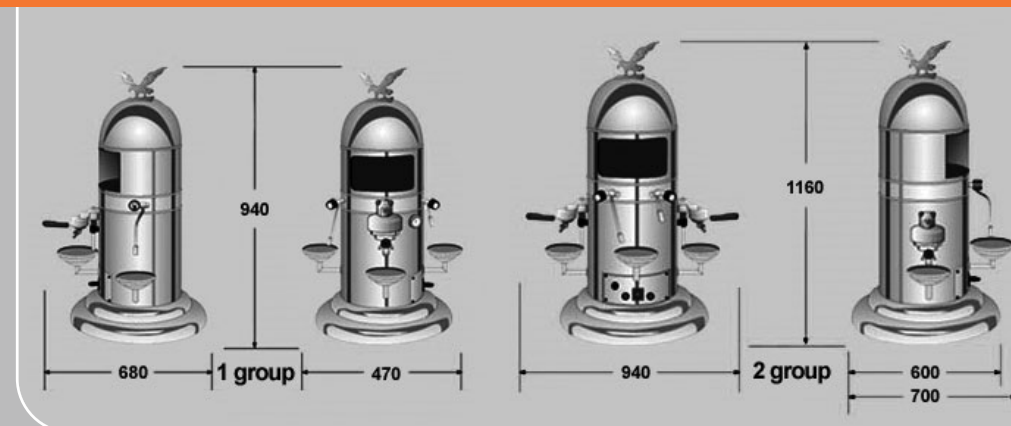

# BELLE EPOQUE

The stunning Belle Epoque combines the latest espresso technology within a "Liberty" original style compact outer case. Perfect for historical bars and restaurants or locations with "olde worlde" interiors. The Belle Epoque will add the "Wow!" factor for instant visual impact in any coffee house.

## KEY FEATURES

- Brewing groups can be arranged for combined use with pods (for special blends, decaffeinated and infusions) and ground coffee
- 1 steam arm
- 1 hot water tap
- Automatic boiler water level
- Boiler water level gauge
- Automatic with electronic infra-red rays delivery controlled by a switch
- Compact boiler size with smaller element
- Hand built by Italian craftsmen
- 1 and 2 group models available to order (allow 6-8 weeks)
- Available in: copper / brass, full brass finish, full chrome finish, golden (solid gold-plated 24K)

## OPTIONS / AVAILABILITY

- Non stock item, hand built by Italian craftsmen
- 1 and 2 group models available to order (allow 6-8 weeks)
- Available in: copper / brass, full brass finish, full chrome finish, golden (solid gold-plated 24K)

Groups	Boiler Capacity	Voltage	Heating Elements	Electrical Input	Weight	Dimensions
1	2.5 litre	240 V / 50 Hz / 1	1700 W	7.4 A	39 kg	W470 x H940 x D680
2	5 litre.	240 V / 50 Hz / 1	2400 W	10.5 A	54 kg	W940 x H1160 x D700